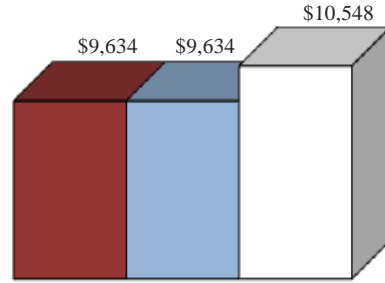

Rosalie Thomas, is doing better

Ed Karnes is recuperating

Jenni Dey's mother, Lois Montgomery, undergoing chemo

McGregor's friend, Carol Rogers, cancer

Judy Jeffery's mother, Faye

McDoniel, is in Our Lady of Lourdes

Mike Jeffery, recuperating from a motorcycle accident

Kyle Hicks, that his health needs be met

Pat Smith, is recuperating from eye surgery & has other health problems

Michelle & Daniel Brown

Scott Childers is in South Korea
Others in the military

Care Homes

Margaret Goodwyn, Westview of Derby

Doris Hardy, Lake Point

Nadine Lawrence, Comfort Care

Birthdays

10/12 - Kay Ziegler

10/13 - Ruth Lemons

10/13 - Calum Weeks

10/14 - Mike Jeffery

10/15 - Bea Rouse

10/15 - Leann Whitlow

10/16 - Kathleen Curtis

10/16 - Timothy Griekspoor

10/17 - Emily Broddle

10/18 - Devan Ryan

10/20 - Dave Hawley

10/20 - Rachel Le Tourneaux

10/20 - Jack Smith

10/21 - Gladys Carson

10/22 - Kevin Boddy

Anniversaries

10/20 - Earl & Michelle Martling

10/21 - Kim & Janet Graebner

10/25 - Ed & Janie Karnes

Schedule Of Services

Sunday A. M. Bible Study.....9:00

A. M. Worship.....10:00

P. M. Worship.....6:00

Wed P. M Bible Study.....7:00

Women's Bible Class

Tues Morn Sept -May.....10:00

For The Record

10/05/2008

Sunday Bible Classes.....216

Sunday AM Worship.....353

Sunday PM Worship.....N/A

(Bld. - N/C; LIFE Groups - 65;

College - 14; Young Prof. - 10)

Wednesday 10/08.....N/C

Fiscal Year Beginning 10/01/08
Church Finances as of 10/05/08

Contribution $9,634

Avg Weekly Contribution $9,634

Weekly Budget $10,548

Elders

Dave Hawley

Don Johnson

Dennis Lacey

Roy VanZant

Ministers

Trevor Cox

John Langley

Darrel Sears

East Point Ministries

Leaders & Teams

(deacons are in bold type)

Adult Discipleship Team

Scott Hawley, Steve Clark, Pat

Dunnell, Emerson Stewart & **Ken**

and Gail **Keen**

Evangelism Team

John Langley, **Buford Blythe**,

Doug Chambers, **Dean Foster**,

Steve Lemons, **Doug Weathers**

& **Rip VanWinkle**

Fellowship Team

D.W. Ziegler, **Crowley's**, **Ernie &**

Jenni Harris, **Paul & Peggy**

McKenzie & Beth Sears

Missions Committee

Chairman - Doug Chambers

Cory Mauck

Students Ministry Team

Trevor Cox, **Dean Foster**, **Scott**

Hawley, **Clark Simpson**, **Sarah**

Young & Dave Wasserstrom

Worship Team

Sam Pryor, **Rip VanWinkle**, **Dave**

Wasserstrom & D. W. Ziegler

Service and Support Team

John Langley

Benevolence - Ed Karnes

Building - Clark Simpson

C.I.A. - Paul McKenzie

Computer/Communications

Finances - Richard James

Grounds - Harlan Boyce & Rob

Hayes

Handyman - Rob Hayes

Hospital - Jim Hubbard

Involvement - Allen Warren

Ministry Fair - Scott Hawley

& Rob Hayes

Prayer - elders

Special Projects - D. W. Ziegler

Children's Classes

Nursery: 0 to 2 years,

located in the south hall

Ages 2 years thru 5th

grade: meets downstairs,

the door at the end of the

south hall

Middle School: meets in

classroom #7

High School: meets in

classroom #9

Adult Classes

Sunday Morning

College: meets in class-

room #1

Young Professionals:

meets in classroom #5

"Revelation and End

Times" in class #2

"Jesus Said What?" in

class #3

"Holy Spirit, Then &

Now" in classroom #4

Wednesday Evening

No Debt, No Sweat Boot

Camp in class #4

Hebrews in class #3

Ladies Class in class #10

College in class #1

Young Professionals in

class #5

Tuesday Morning

Ladies Class 10:00 a.m.

in classroom #12, **"We**

Are His Workmanship"